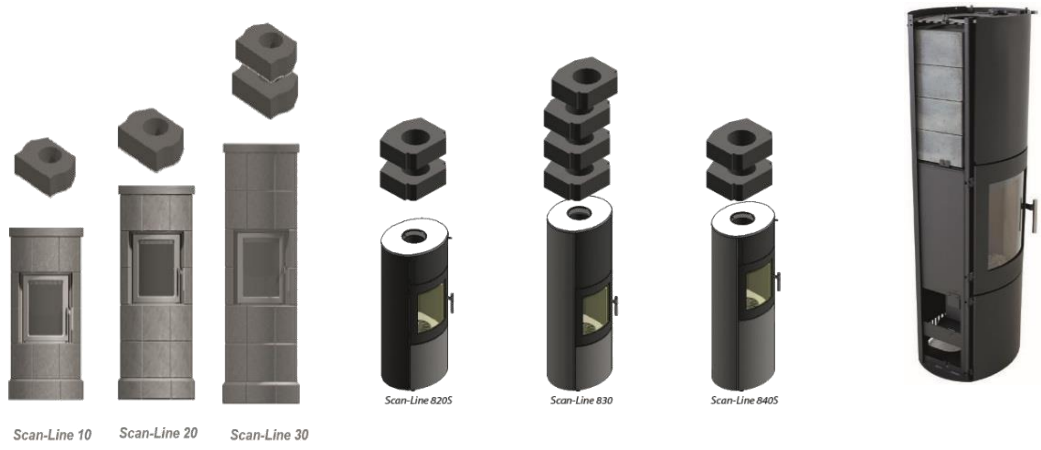

SL 40,50 OPTIONAL EXTRAS	50320067	Heta Automatic Combustion HAC 80 series	POA	

SCAN-LINE SOLID C

	81200310	Solid C (left or right hung)	£4,749.17	£5,699.00
	8120KON2100	High	£5,207.50	£6,249.00
	00230237	Thermastone Solid C	£215.83	£259.00

SCAN-LINE 8 GAS - BALANCED FLUE

	8060KON9210	Scan-Line 8 gas NG burner NEW	£3,832.50	£4,599.00
	8060KON9211	Scan-Line 8 gas LPG burner NEW	£3,832.50	£4,599.00
	8056KON0120	Soapstone top, outlet top SL-8 steel model	£4,124.17	£4,949.00
	0023-023832	SL 8 gas Flame enhancing glass back	POA	
	0023-023831	SL 8 gas Flame enhancing glass right	POA	
	0023-023830	SL 8 gas Flame enhancing glass left	POA	

Fitted with Mertik control valve, full remote control and realistic ceramic log set

THERMASTONES FOR SCAN-LINE SERIES

OVERVIEW

Dreaming of accumulating heat from a woodburning stove over several hours? With Heta stoves your dreams come true! Depending on your choice of model, there is space for up to six thermastones, which make it possible to store heat while regulating or even shutting off convection air flow. Our thermastones are made of a special cement-based material that absorbs heat extremely effectively and then releases it slowly over a longer period of time - Perfect in combination with fast-heating Heta stoves!