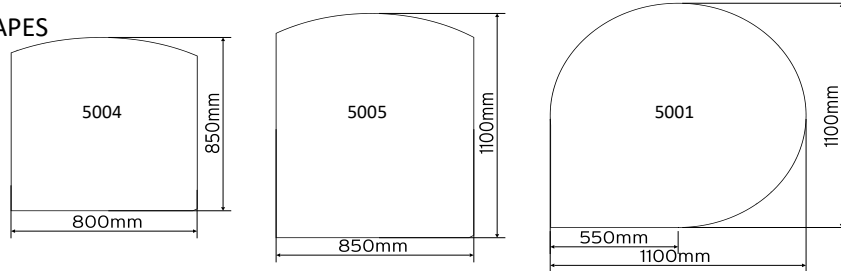

FLOORPLATES AND ACCESSORIES

PRODUCT CODE	NAME	DIMENSIONS	kw	ENERGY RATING	ECODESIGN READY	DEFRA APPROVED	EX VAT	INC VAT
SLATE EFFECT								
5004	MEDIUM BLACK SLATE EFFECT STANDARD FLOOR PLATE 20mm	800 x 850mm					£309.17	£371.00
5005	BIG BLACK SLATE EFFECT STANDARD FLOOR PLATE 20mm	850 x 1100mm			N/A		£350.00	£420.00
5001	TEARDROP BLACK SLATE EFFECT FLOOR PLATE 20mm	1100 x 1100mm					£497.50	£597.00

SLATE EFFECT FLOOR PLATE SHAPES

SMOKED GLASS FLOORPLATES - 12mm								
U91000-80-04-19-00	MEDIUM STANDARD SMOKED GLASS FLOOR PLATE 12mm	800 x 850mm					£256.67	£308.00
U91000-80-02-19-00	TEARDROP SMOKED GLASS FLOOR PLATE 12mm	1000 x 1000mm			N/A		£308.33	£370.00
U91000-80-03-19-00	TRUNCATED SMOKED GLASS FLOOR PLATE 12mm	930 x 1000mm					£308.33	£370.00
U91000-80-07-19-00	SEMI CIRCLE SMOKED GLASS FLOOR PLATE 12mm	900 x 900mm					£308.33	£370.00