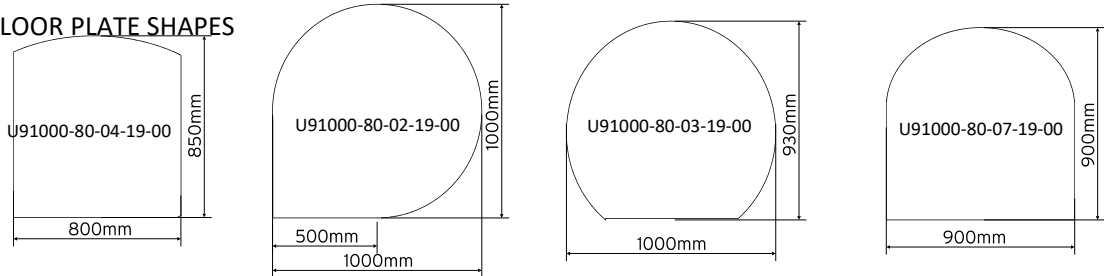

SMOKED GLASS FLOOR PLATE SHAPES

CLEAR GLASS FLOORPLATES - 12mm								
P19-12MM	MEDIUM STANDARD CLEAR GLASS FLOOR PLATE 12mm	800 x 850mm			N/A		£208.33	£250.00
P6-12MM	BIG STANDARD CLEAR GLASS FLOOR PLATE 12mm	850 x 1100mm			WHILE STOCKS LAST		£225.00	£270.00
P15-12MM	TEARDROP CLEAR GLASS FLOOR PLATE 12mm	1000 x 1000mm			N/A		£250.00	£300.00
P13	SQUARE CLEAR GLASS FLOOR PLATE 12mm	900 x 900mm			WHILE STOCKS LAST		£225.00	£270.00
P14	TRUNCATED CLEAR GLASS FLOOR PLATE 12mm	930 x 1000mm					£250.00	£300.00
P18	INSET STOVES CLEAR GLASS FLOOR PLATE 12mm	1000 x 300mm			N/A		£108.33	£130.00
U92000-80-07-18-00	SEMI-CIRCLE CLEAR GLASS FLOOR PLATE 12mm	900 x 900mm					£216.67	£260.00