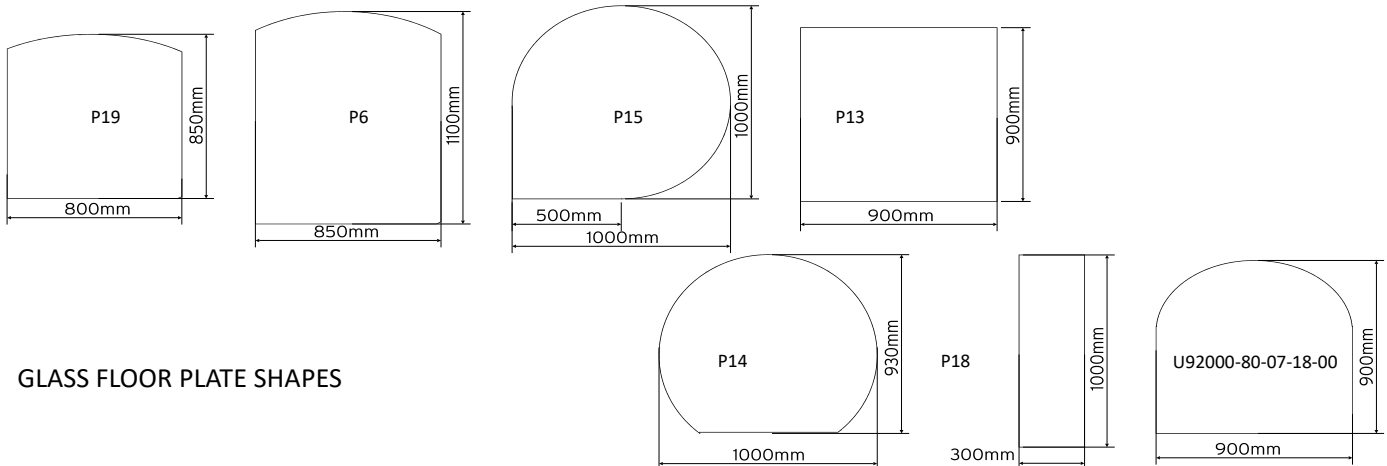

GLASS FLOOR PLATE SHAPES

STEEL FLOORPLATES - 2mm - FOR USE ON NON-COMBUSTIBLE FLOORS ONLY								
5015	BLACK BIG STANDARD STEEL FLOOR PLATE 2mm	850 x 1100mm					£200.83	£241.00
5011	BLACK TEARDROP STEEL FLOOR PLATE 2mm	1100 x 1100mm			N/A		£264.17	£317.00

STEEL FLOOR PLATE SHAPES