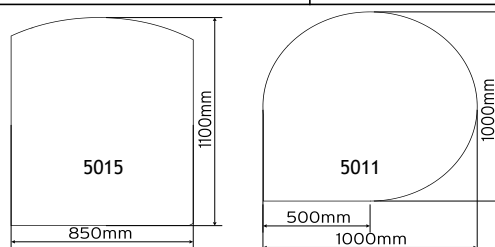

CHECK STOCK ON OUR WEBSITE: WWW.EUROSTOVE.CO.UK